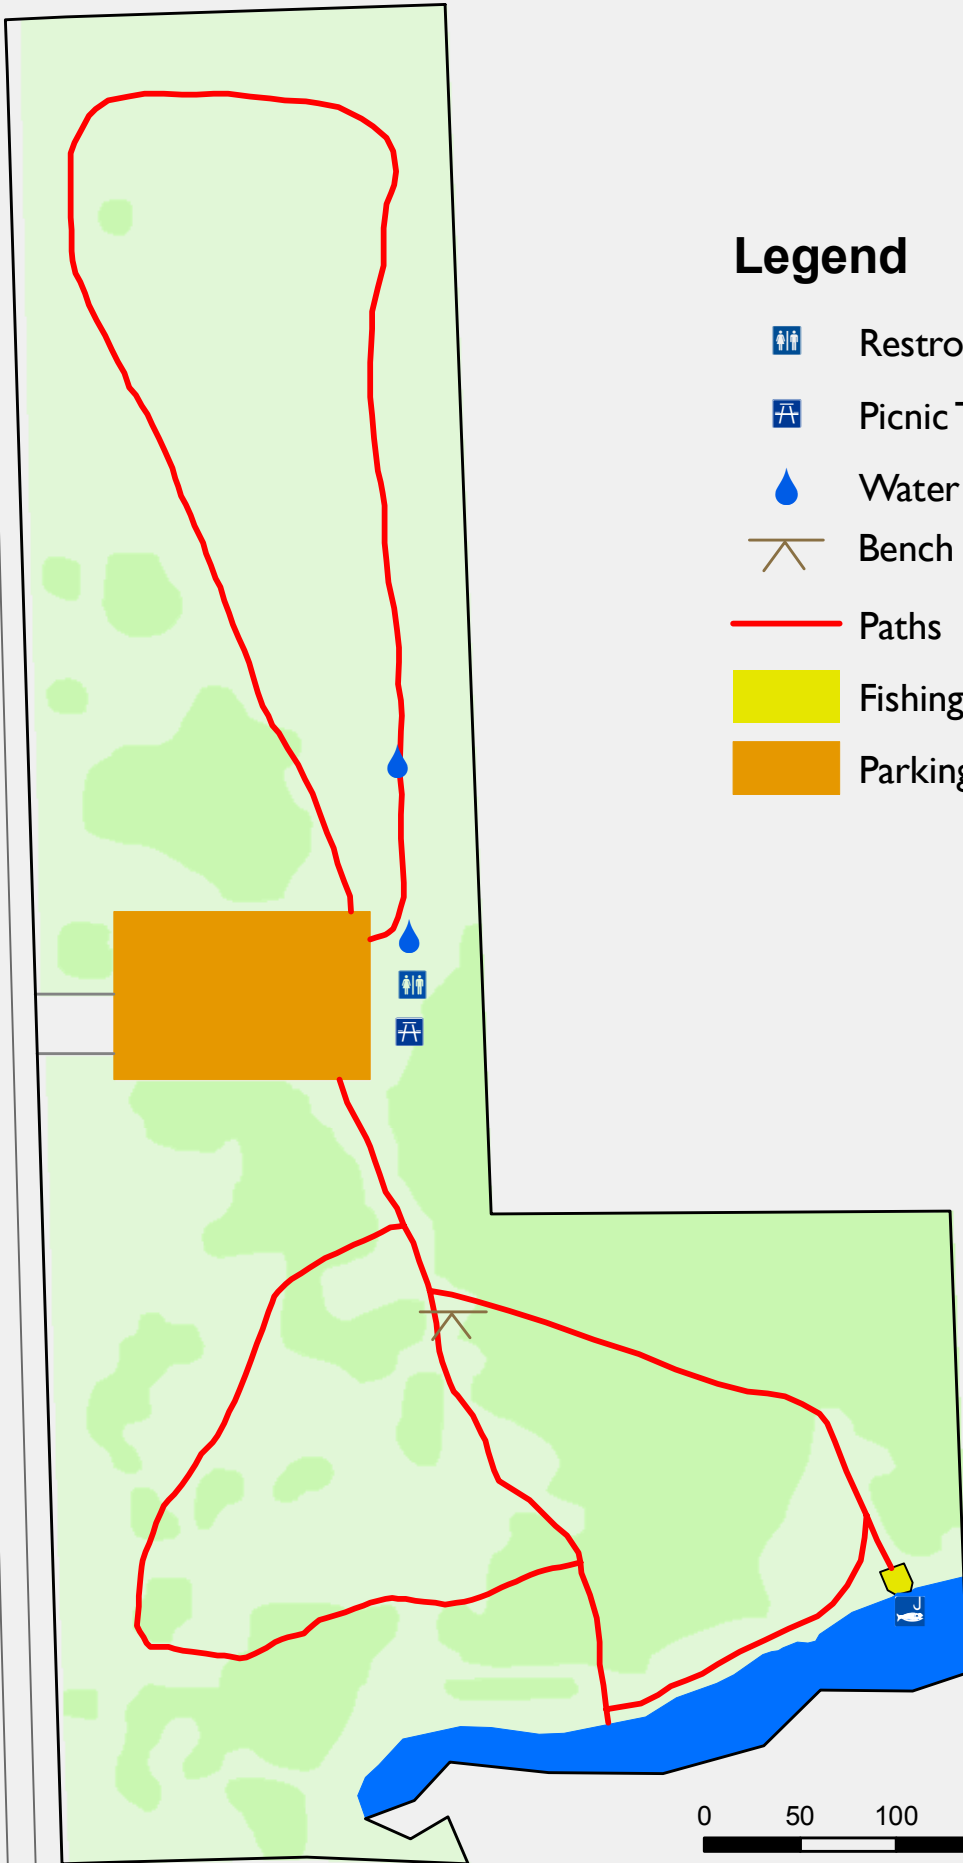

Gilmore Park

Queensway Drive

Legend

-  Restroom
-  Picnic Table
-  Water Source
-  Bench
-  Paths
-  Fishing Platform
-  Parking

0 50 100 200 Feet