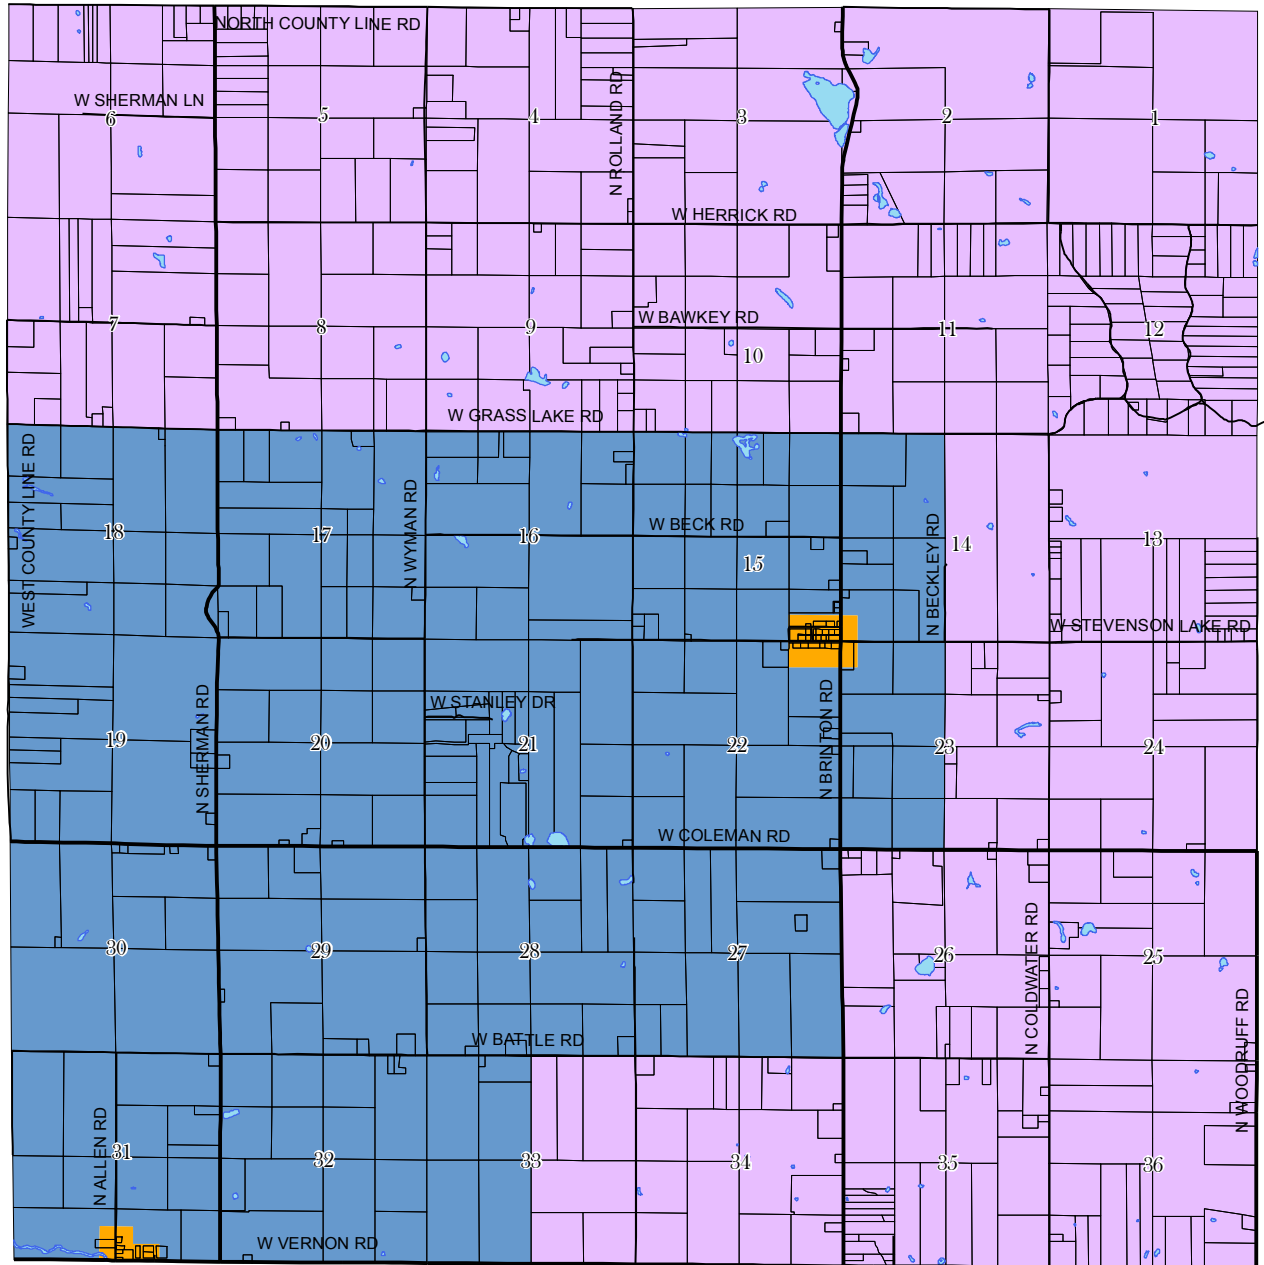

County Zoning Map Coldwater Township

Isabella County, Michigan

*Eff. Feb. 15, 1989 as amended
through 2019*

- GENERAL AGRICULTURAL (AG-2)
- AGRICULTURAL BUFFER (AG-3)
- MEDIUM DENSITY RESIDENTIAL (R-2)

Information Accuracy Disclaimer - The materials and information contained on or obtained from Isabella County GIS maps, are distributed and transmitted "as is" without warranties of any kind, either expressed or implied, including without limitations, warranties of title or implied warranties of merchantability or fitness for a particular purpose. Information on these GIS maps is provided without any representation of any kind as to accuracy and should be verified by the user. Isabella County is not responsible for any special, indirect, incidental or consequential damages that may arise from the use of, or the inability to use, the GIS maps whether they are provided by Isabella County, or a third party.

Created By:
Isabella County
Community Development
200 N. Main St.
Mt. Pleasant, MI 48858
(989) 772-0911 Ext. 496