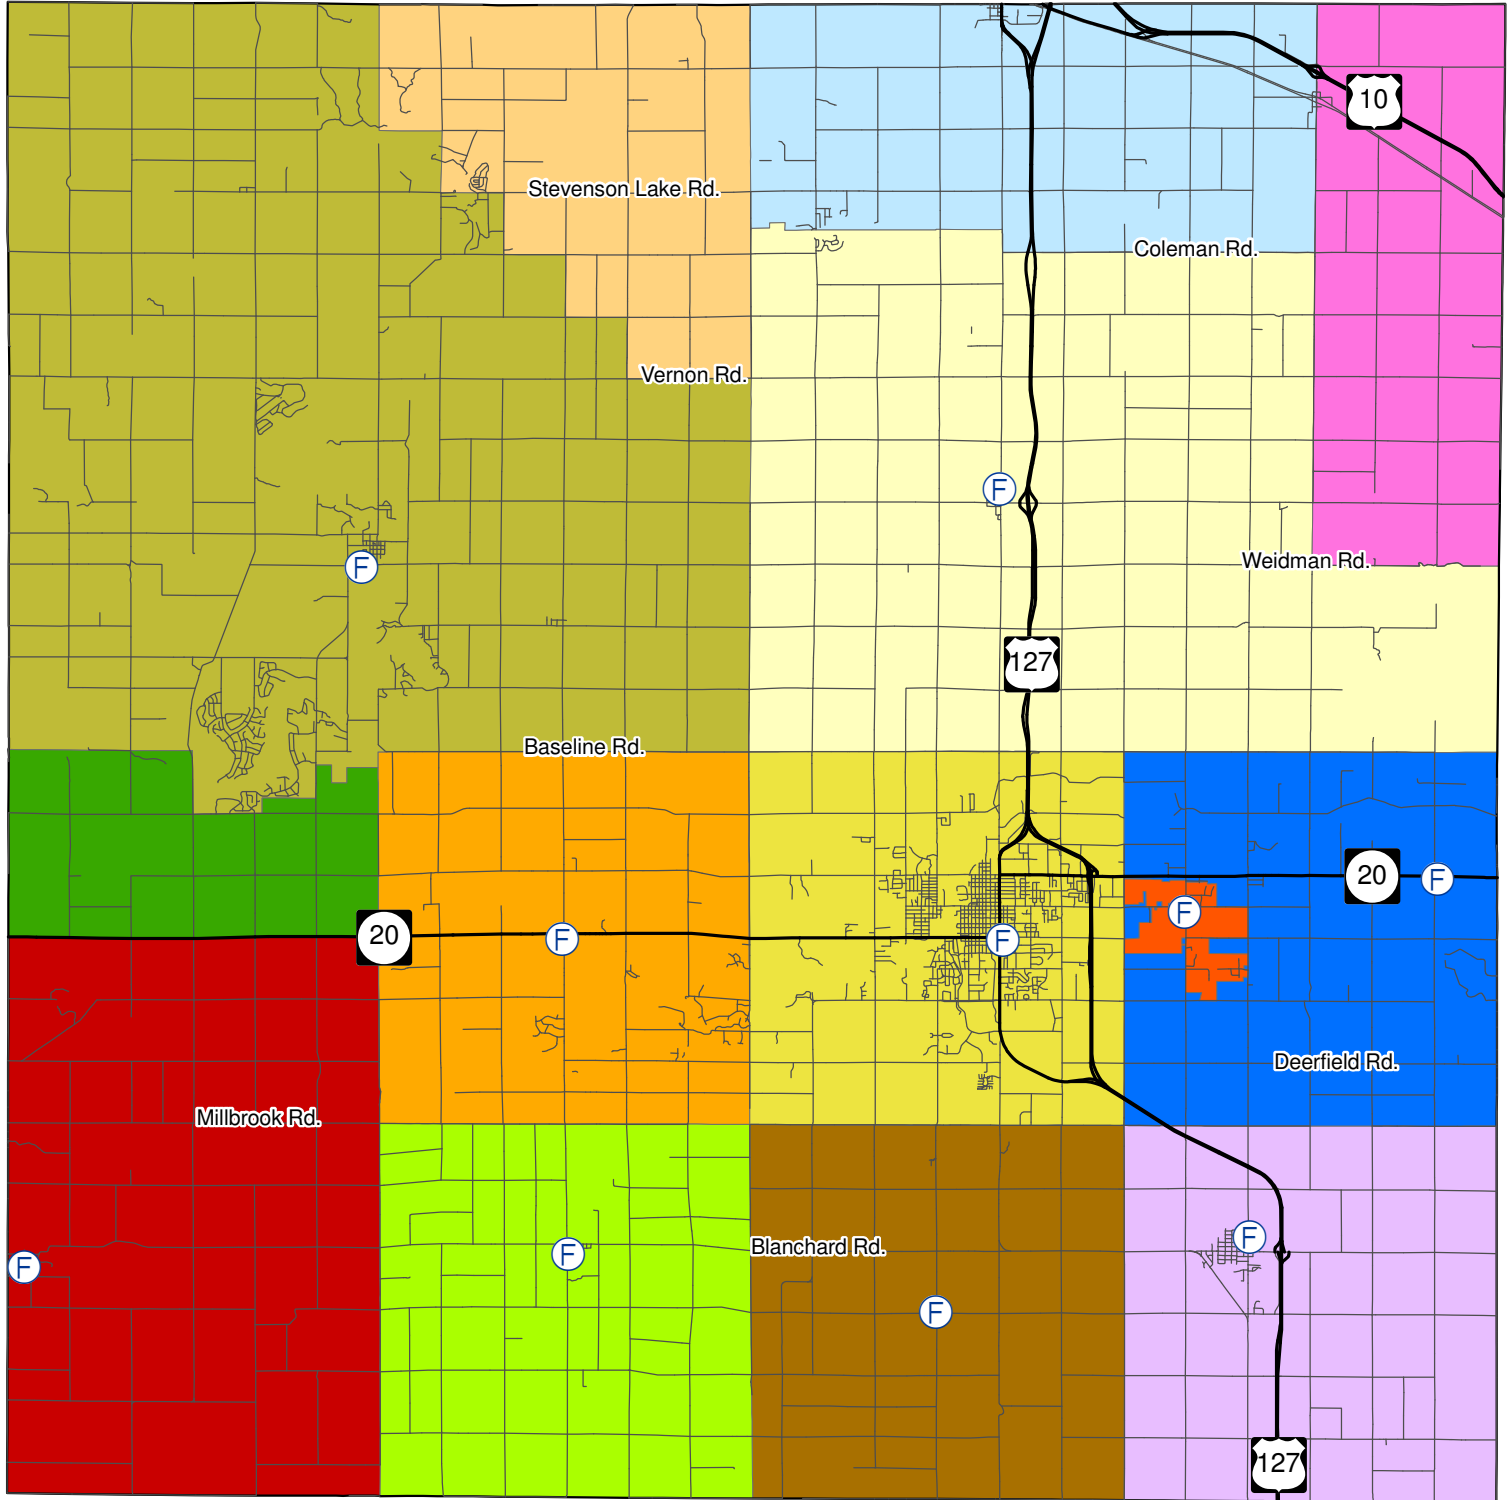

# Fire Agencies & Station Locations

- |                              |                         |  |
|------------------------------|-------------------------|--|
| Ⓡ Fire Station               | 🟢 Fremont Township FD   | 🟡 Shepherd Tri-Township FD (Station 1) |
| 🟠 Saginaw-Chippewa Tribal FD | 🟡 Isabella Northeast FD | 🟠 Shepherd Tri-Township FD (Station 2) |
| 🟡 Deerfield Township FD      | 🔴 Millbrook-Rolland FD  | 🟤 Shepherd Tri-Township FD (Station 3) |
| 🟡 Clare FD                   | 🟡 Mount Pleasant FD     | 🟠 Surrey Township FD                   |
| 🟡 Coleman FD                 | 🟢 Nottawa-Sherman FD    | 🟢 Wheatland Township FD                |

THIS DATA IS FOR INFORMATION PURPOSES ONLY AND IS NOT THE OFFICIAL RECORD OF THE COUNTY.