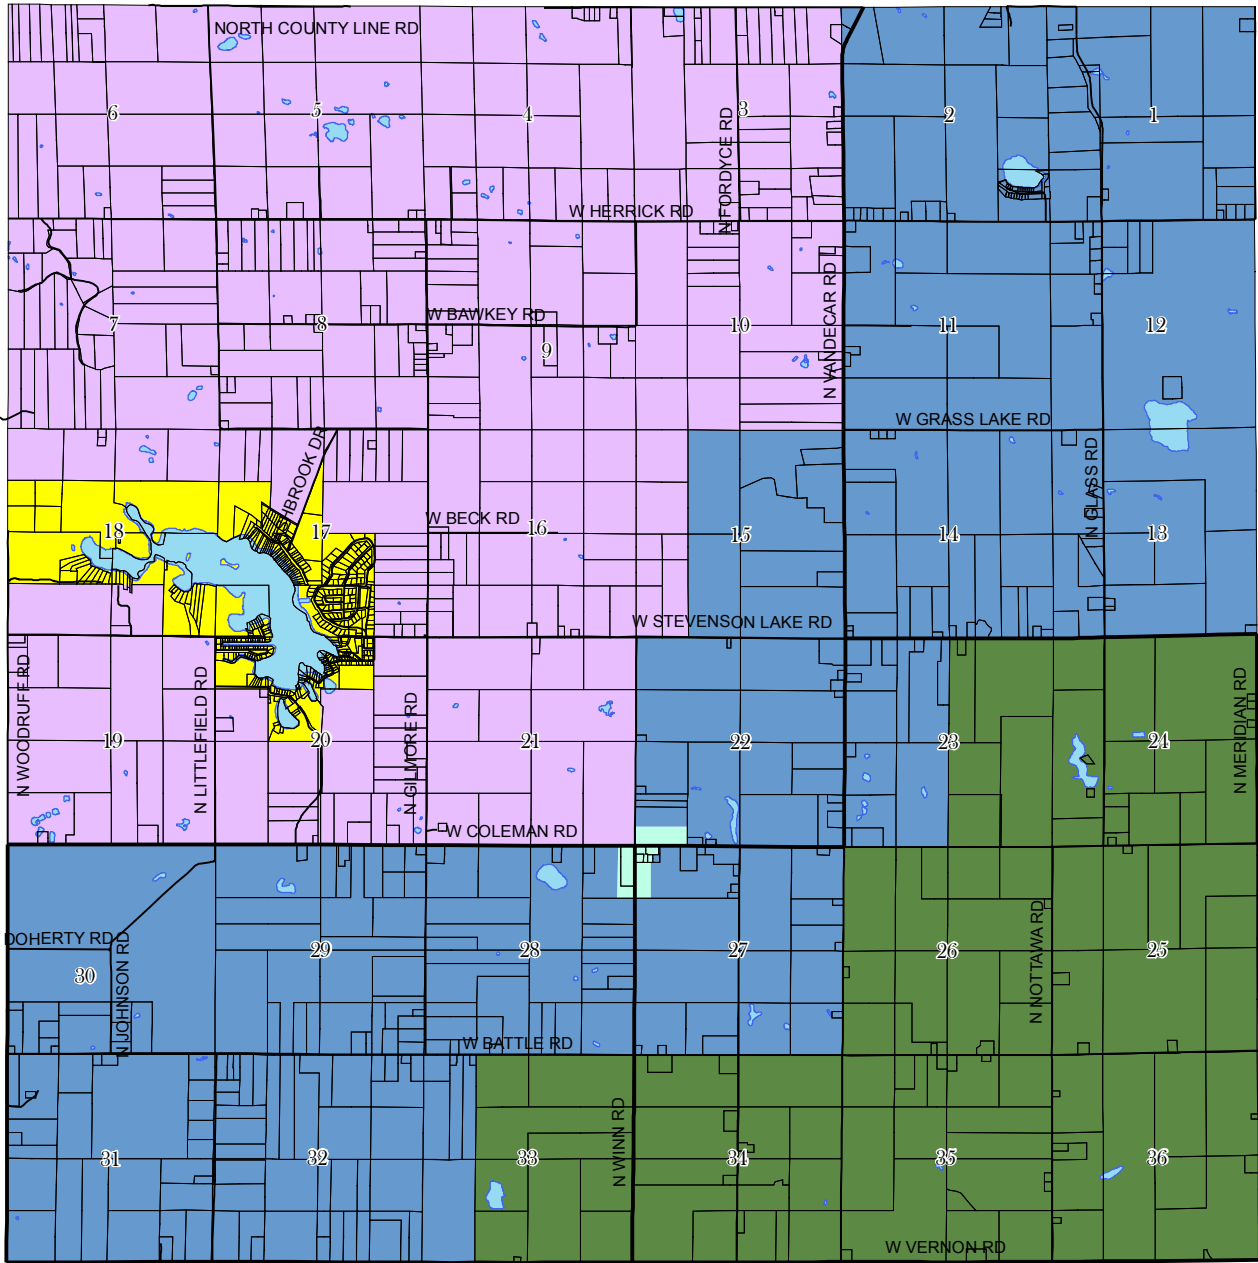

County Zoning Map Gilmore Township

Isabella County, Michigan

*Eff. Feb. 15, 1989 as amended
through 2019*

- RESTRICTIVE AGRICULTURAL (AG-1)
- GENERAL AGRICULTURAL (AG-2)
- AGRICULTURAL BUFFER (AG-3)
- GENERAL COMMERCIAL (C-1)
- LAKES AREA RESIDENTIAL (L-R)

Information Accuracy Disclaimer - The materials and information contained on or obtained from Isabella County GIS maps, are distributed and transmitted "as is" without warranties of any kind, either expressed or implied, including without limitations, warranties of title or implied warranties of merchantability or fitness for a particular purpose. Information on these GIS maps is provided without any representation of any kind as to accuracy and should be verified by the user. Isabella County is not responsible for any special, indirect, incidental or consequential damages that may arise from the use of, or the inability to use, the GIS maps whether they are provided by Isabella County, or a third party.