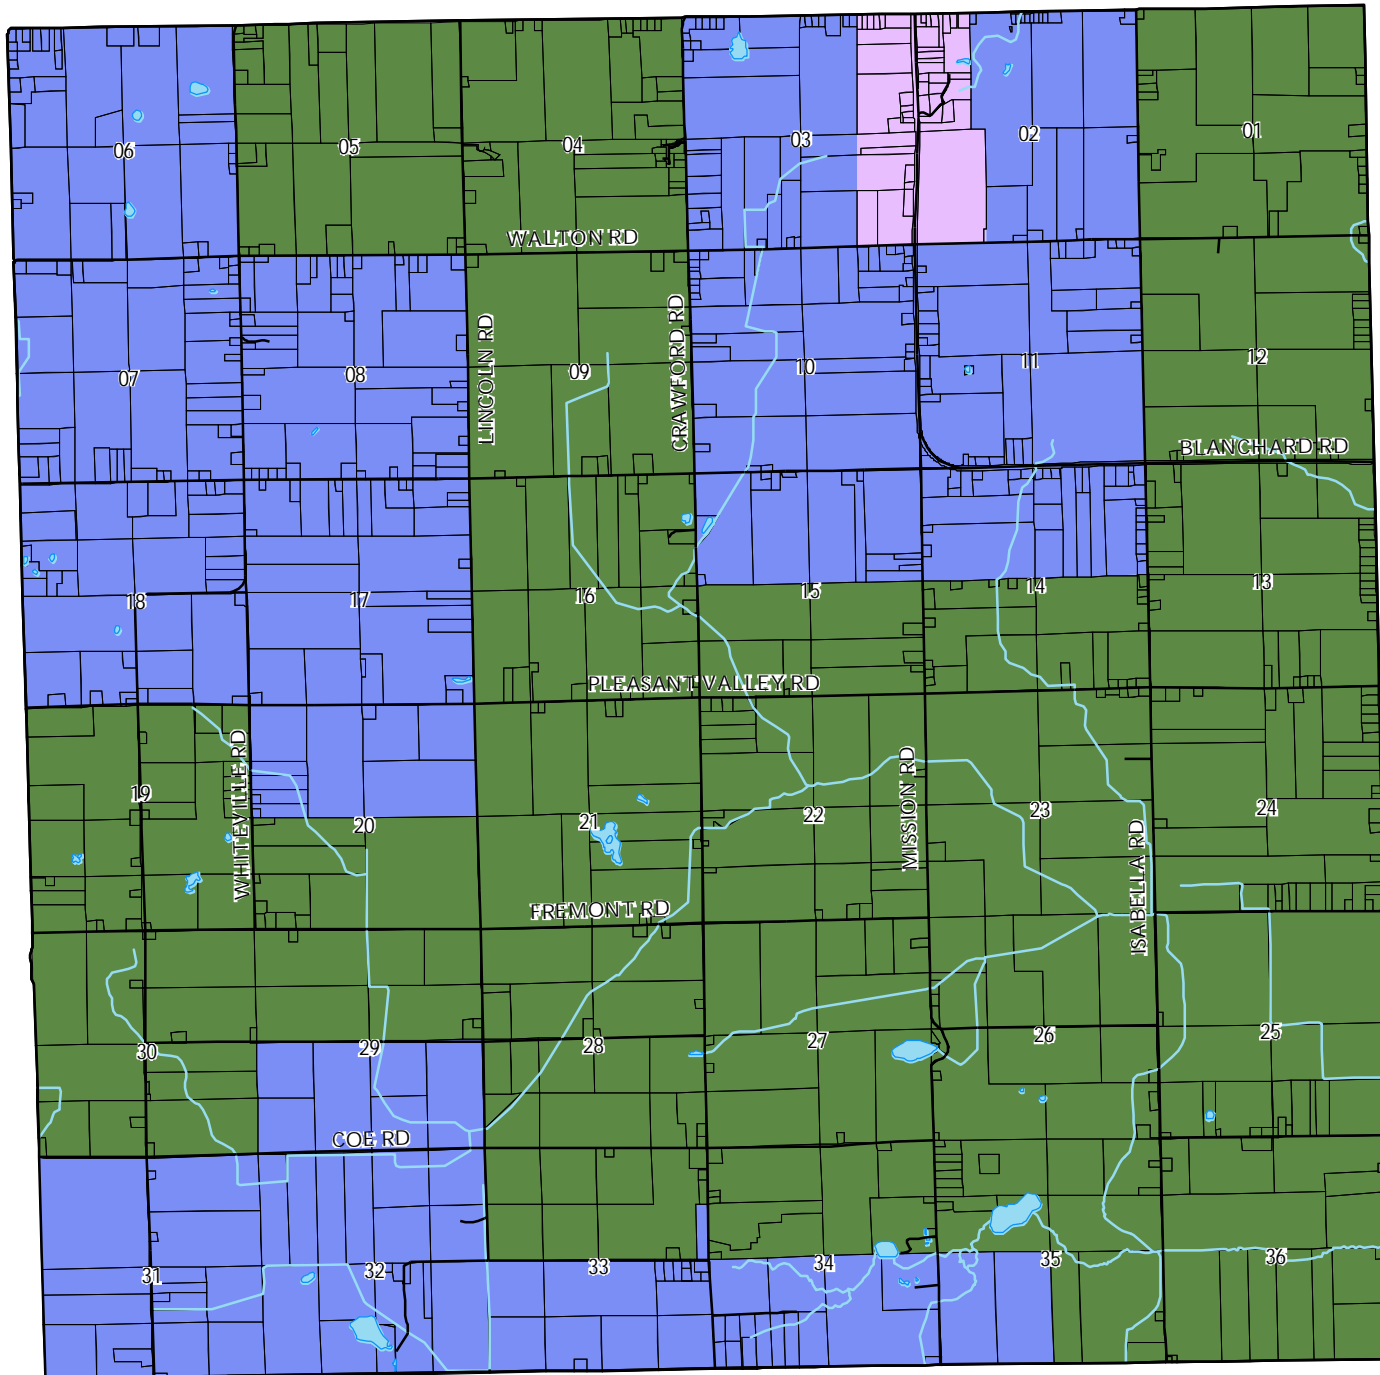

County Zoning Map Lincoln Township Isabella County, Michigan

JUNE 2007

-  RESTRICTIVE AGRICULTURAL (AG-1)
-  GENERAL AGRICULTURAL (AG-2)
-  AGRICULTURAL BUFFER (AG-3)

THIS DATA IS FOR INFORMATION PURPOSES ONLY AND IS NOT THE OFFICIAL RECORD OF THE COUNTY.