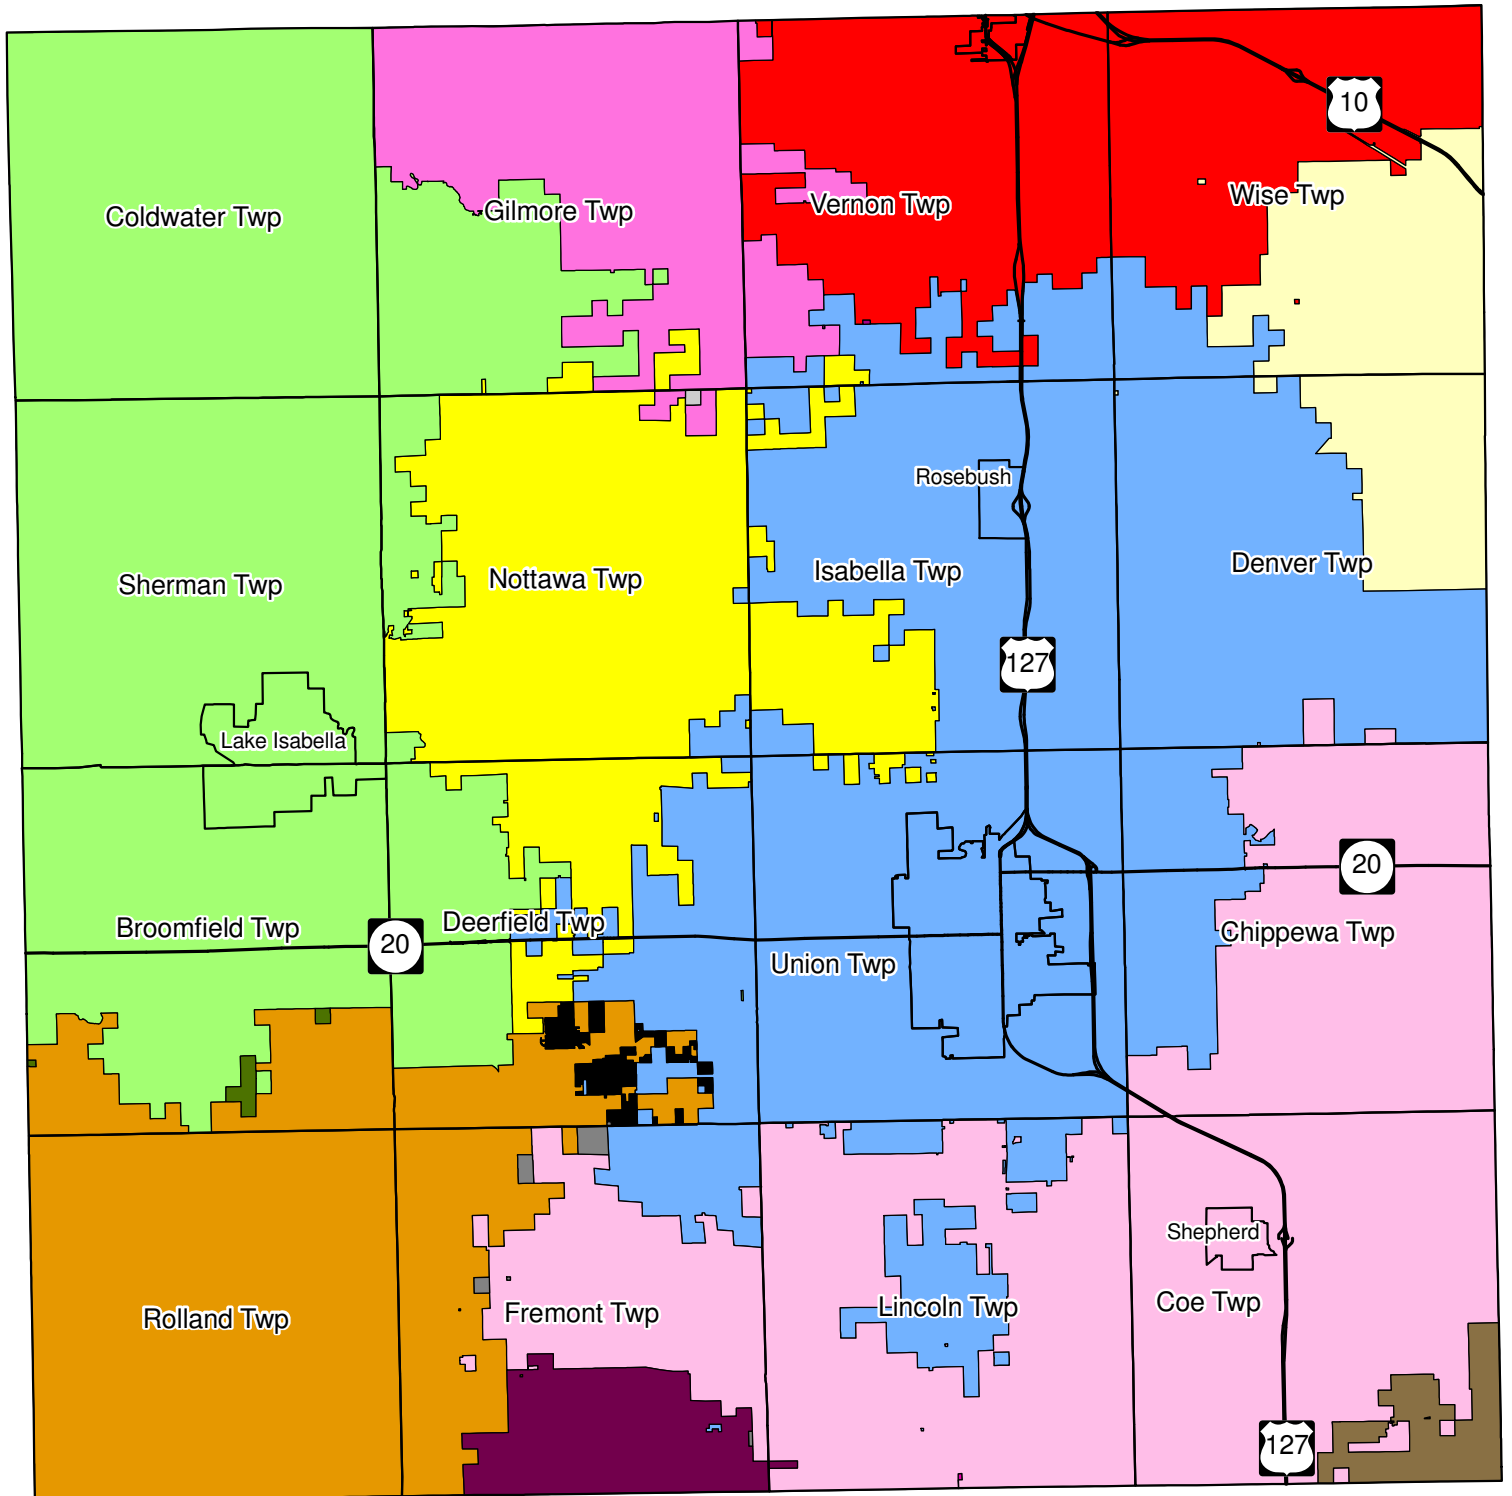

# Isabella County Schools Districts

## School Districts

- |                                  |                      |  |
|----------------------------------|----------------------|--|
| Alma Schools                     | Clare Schools        | Mt. Pleasant Schools - From Clare        |
| Beal City Schools                | Coleman Schools      | Mt. Pleasant Schools - From Montabella   |
| Beal City Schools - From Farwell | Farwell Schools      | Chippewa Hills Schools - From Montabella |
| Chippewa Hills Schools           | Montabella Schools   | Shepherd Schools - From Montabella       |
| Shepherd Schools                 | Mt. Pleasant Schools | St. Louis Schools                        |
|                                  |                      | Vestaburg Schools                        |

Isabella County  
Community Development  
GIS Division

THIS DATA IS FOR INFORMATION PURPOSES ONLY AND IS NOT THE OFFICIAL RECORD OF THE COUNTY.