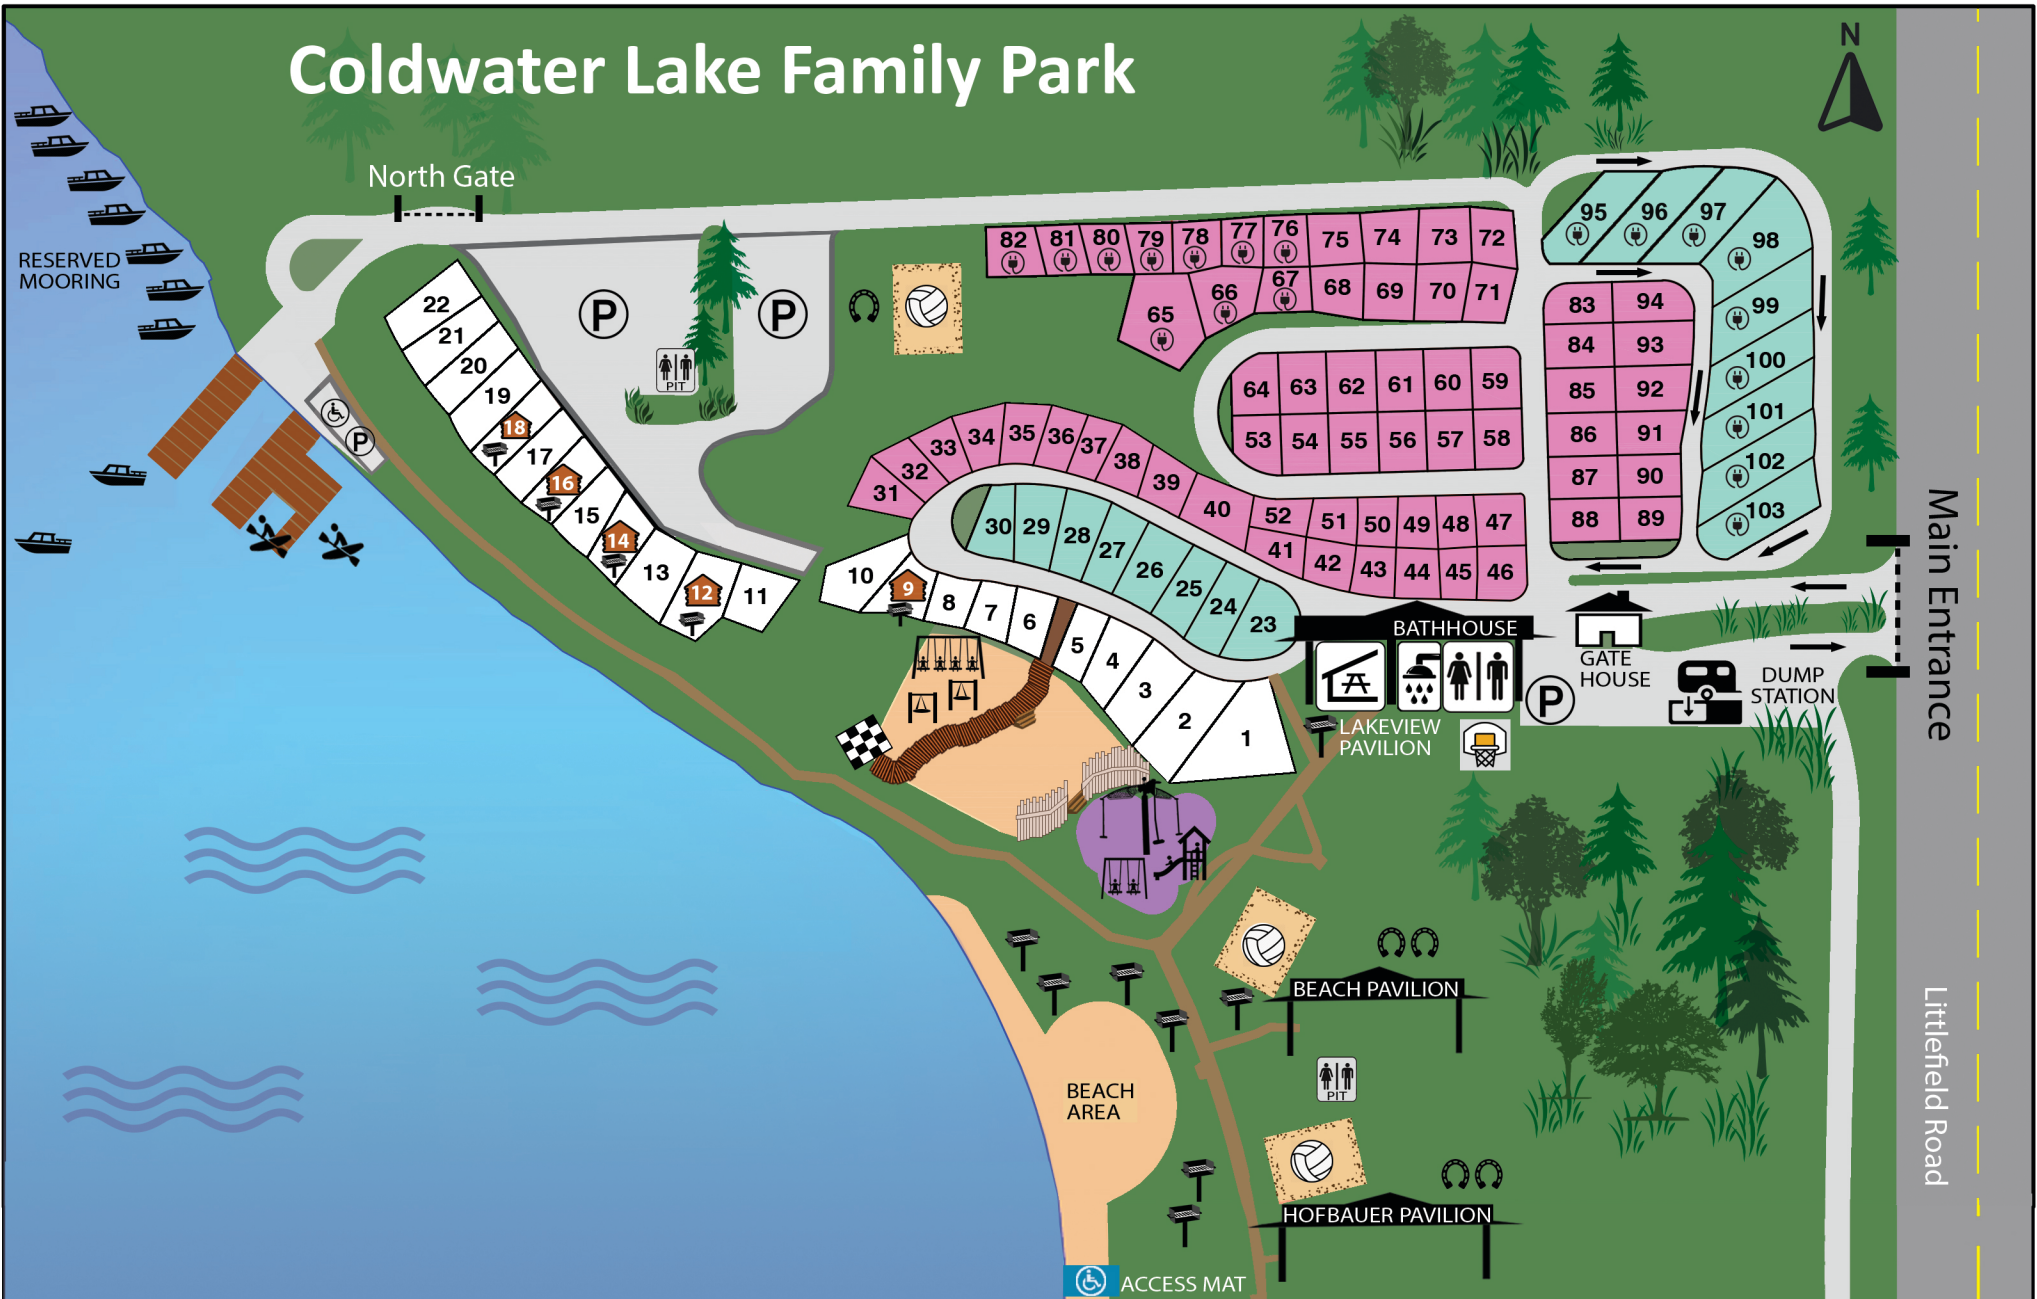

# Coldwater Lake Family Park

1703 N. Littlefield Road, Weidman, MI 48893  
 Parks Main Office: 989-317-4083 | Coldwater Gate: 989-644-2388

ROAD	CONCRETE PATH	MAXIMUM STAY 14 NIGHTS	PULL-THRU CAMPSITE
BOAT & CANOE LAUNCH	CABIN SITE	50 AMP ELECTRIC	