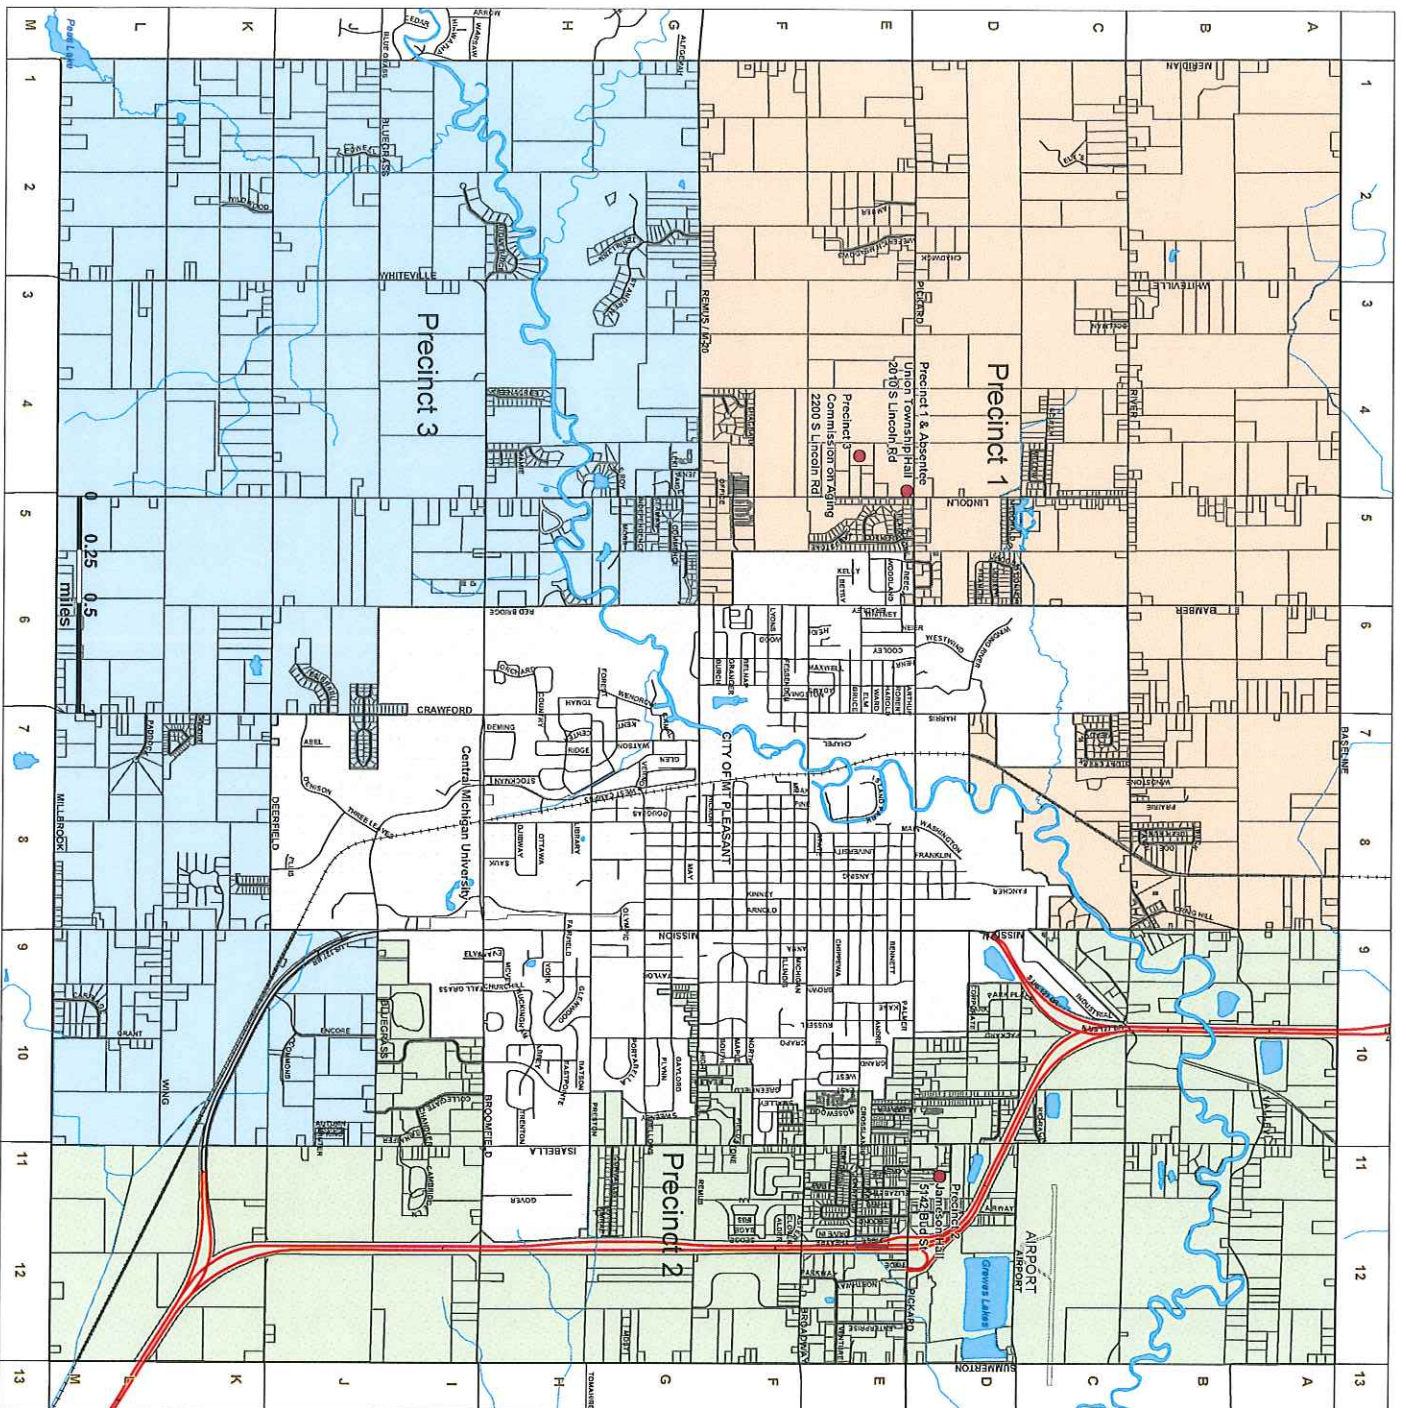

Union Township Voting Precincts:

Precinct Boundaries 2022

Charter Township of Union
T14N, R04W
Isabella County, Michigan

Voting Precincts Legend

- Precinct 1
- Precinct 3
- Precinct 2
- Township Parcel
- Central Michigan University
- City of Mt Pleasant
- Township Precinct Polling Locations

Township Polling Locations:

- Precinct 1 & Absentee Voters (AV)
Union Township Hall
2010 S Lincoln Rd
Mt Pleasant MI 48858
- Precinct 2
Jameson Hall
5142 Bud St
Mt Pleasant MI 48858
- Precinct 3
Commission on Aging
2200 S Lincoln Rd
Mt Pleasant MI 48858

Map Date: March 31, 2022
Union Township Mapping & GIS

City of Mt. Pleasant Voting Precincts

Legend

Precincts	1	2	3	4	5
-----------	---	---	---	---	---

City of Mt. Pleasant
 DIVISION OF PUBLIC WORKS
 -ENGINEERING DEPARTMENT-