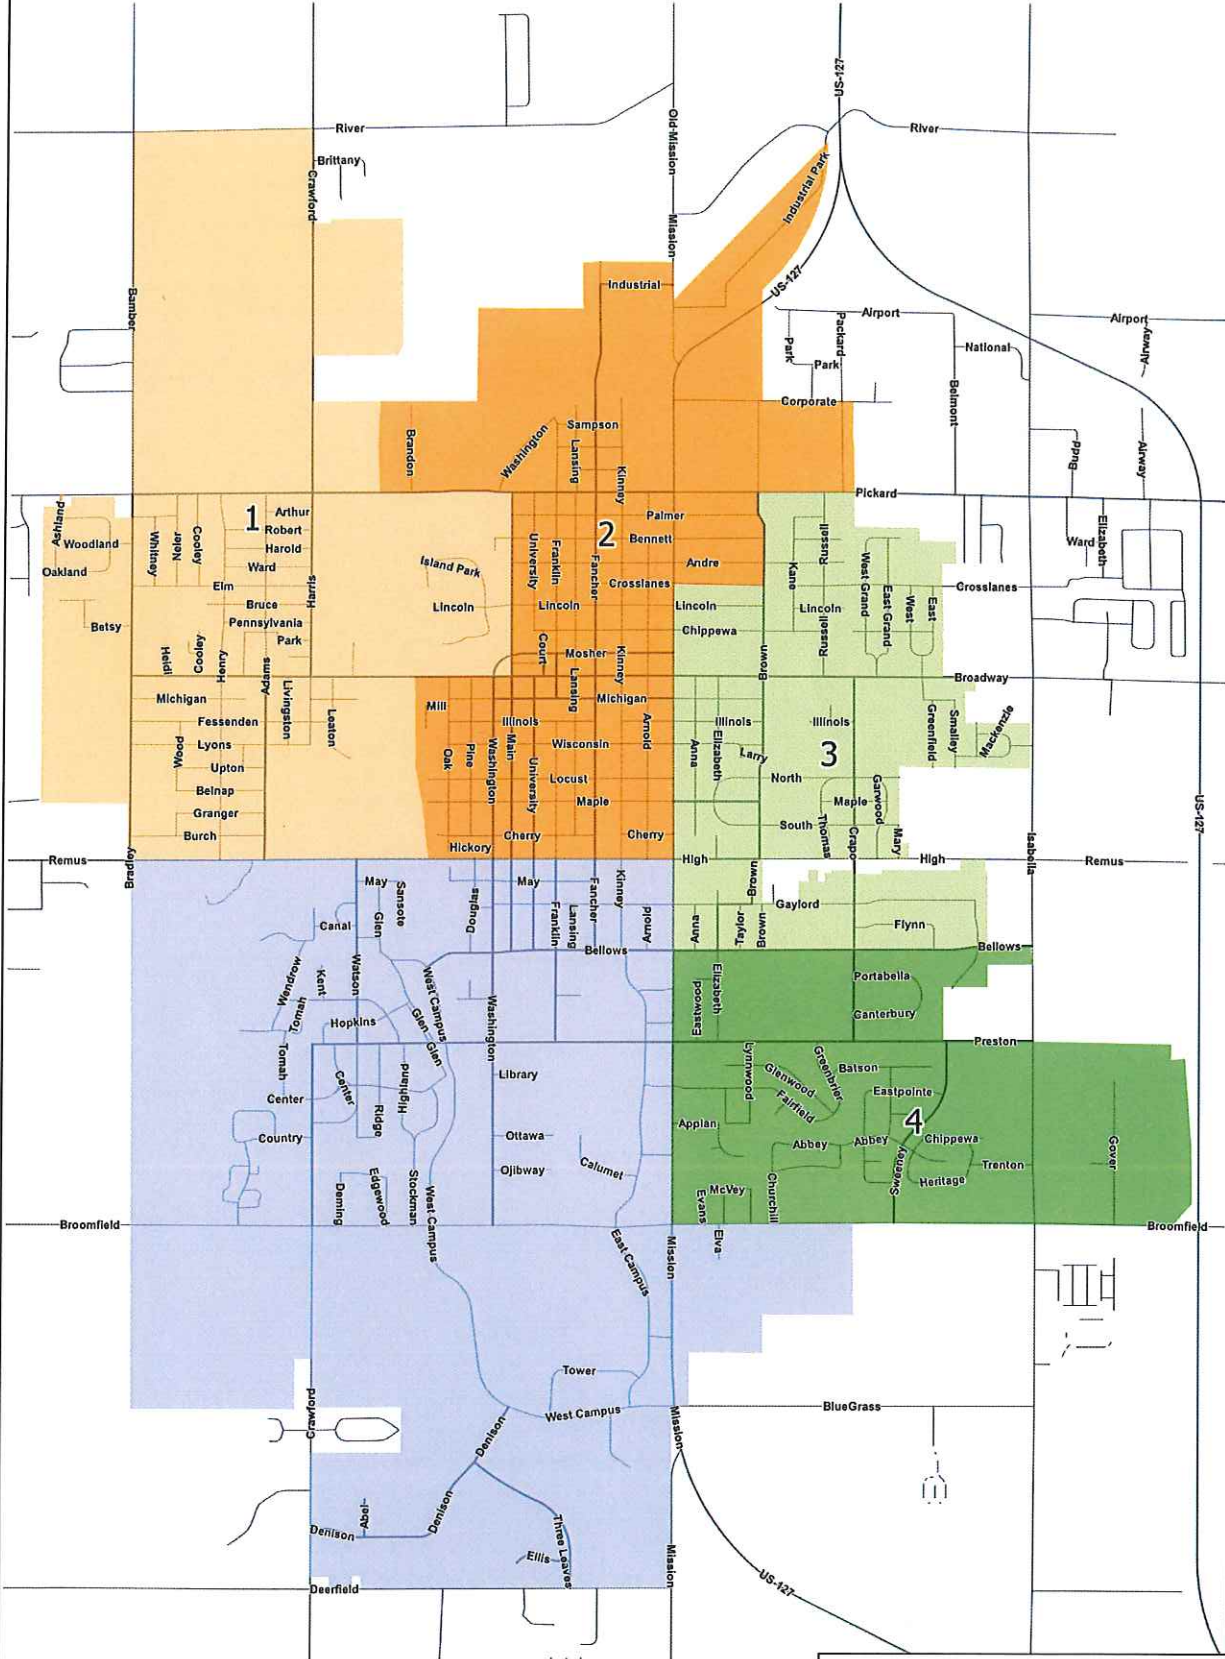

Union Township Voting Precincts:

Precinct Boundaries 2022

Charter Township of Union
T14N, R04W
Isabella County, Michigan

Voting Precincts Legend

- Precinct 1
- Precinct 3
- Precinct 2
- Township Parcel
- Central Michigan University
- City of Mt Pleasant
- Township Precinct Polling Locations

Township Polling Locations:

- Precinct 1 & Absentee Voters (AV)
Union Township Hall
2010 S Lincoln Rd
Mt Pleasant MI 48858
- Precinct 2
Jameson Hall
5142 Bud St
Mt Pleasant MI 48858
- Precinct 3
Commission on Aging
2200 S Lincoln Rd
Mt Pleasant MI 48858

Map Date: March 31, 2022
Union Township Mapping & GIS

City of Mt. Pleasant Voting Precincts

Legend

Precincts	1	2	3	4	5
-----------	---	---	---	---	---

City of Mt. Pleasant
 DIVISION OF PUBLIC WORKS
 -ENGINEERING DEPARTMENT-