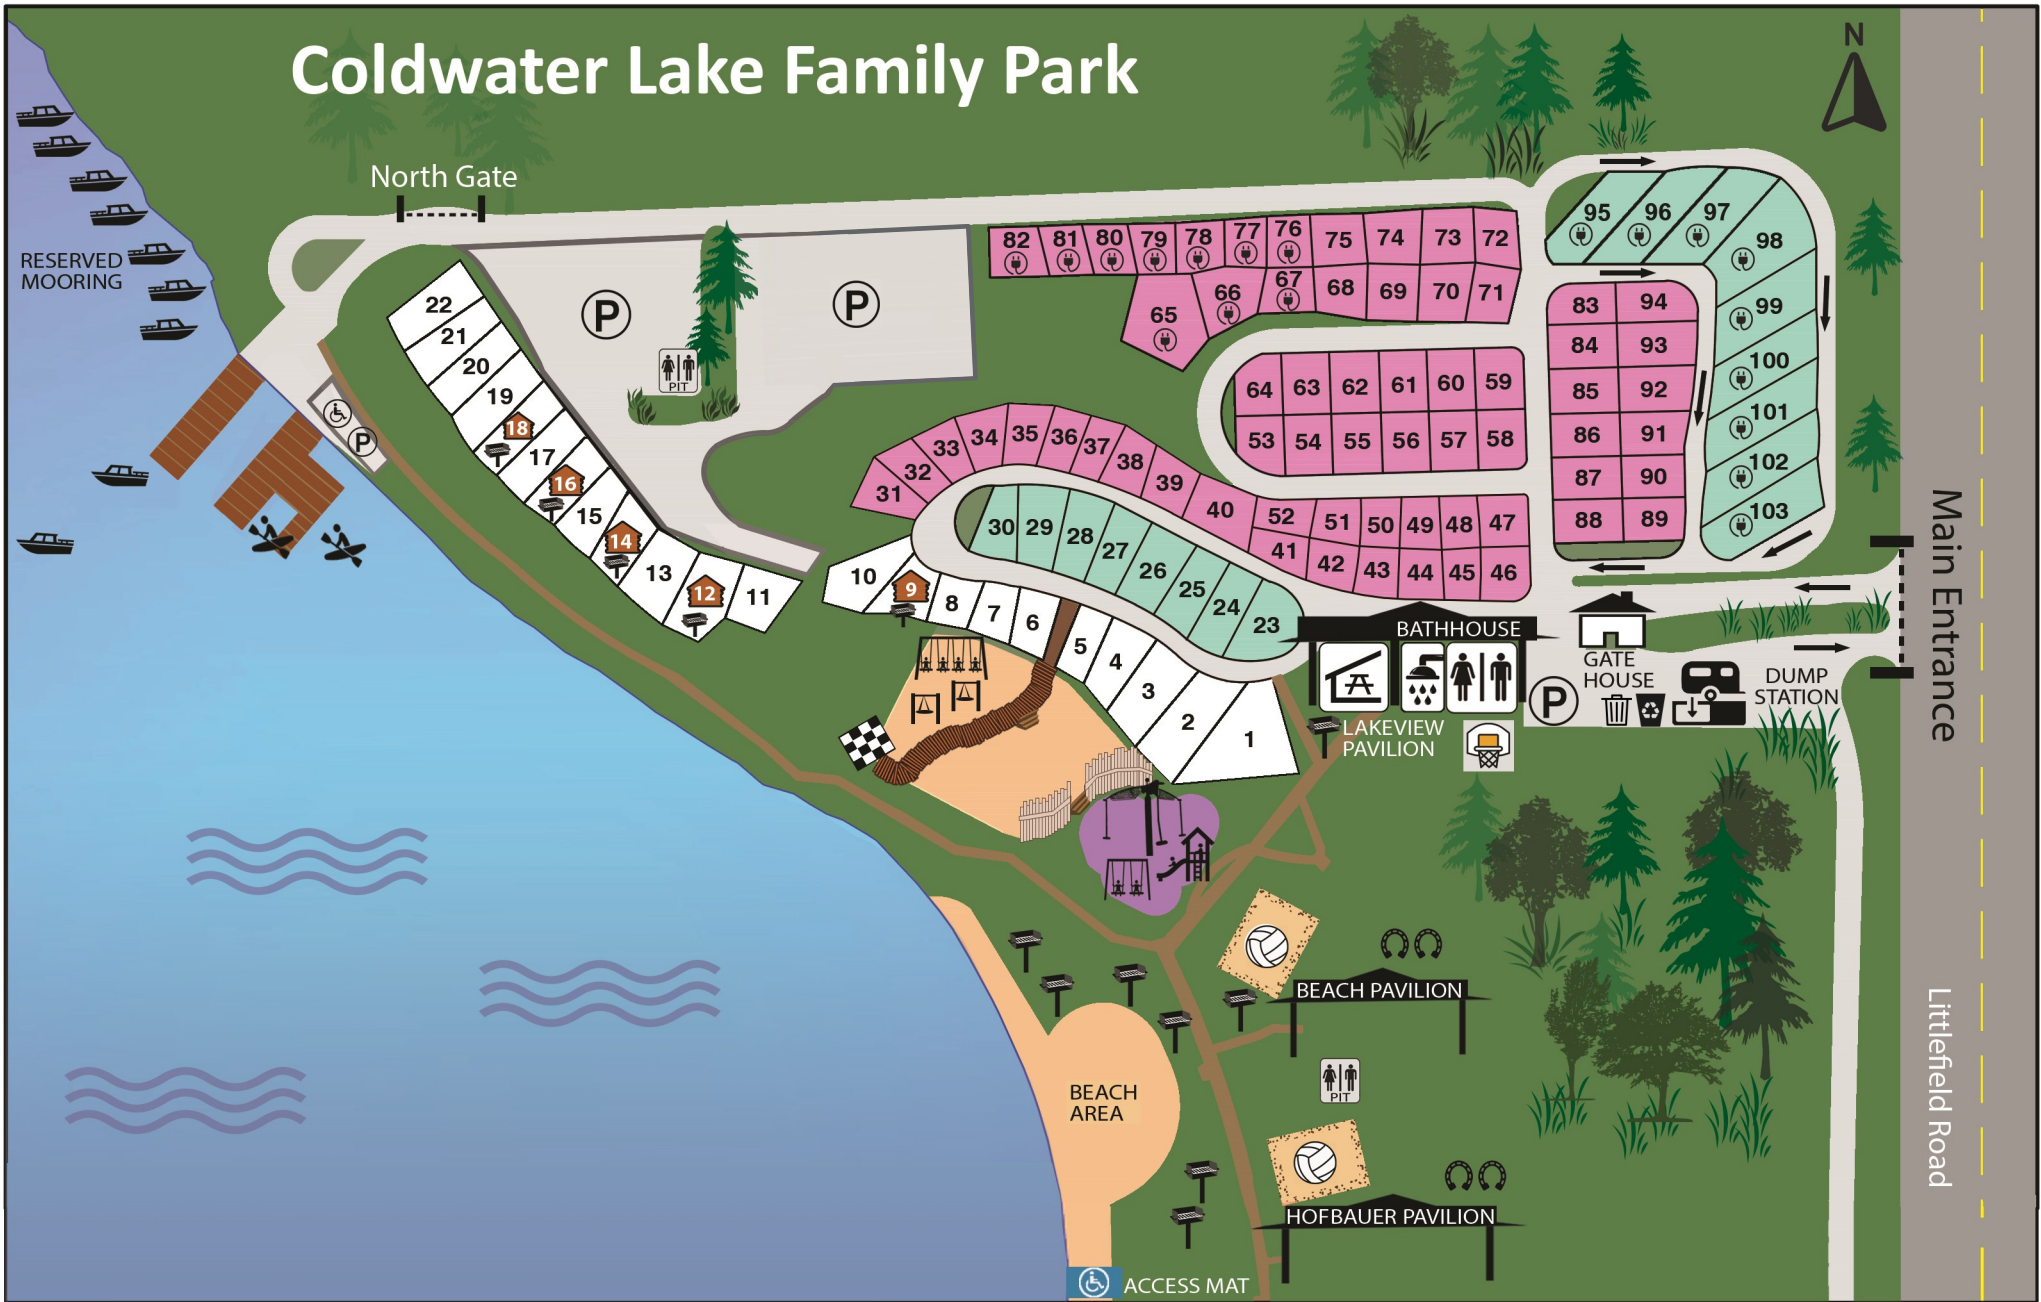

Coldwater Lake Family Park

1703 N. Littlefield Road, Weidman, MI 48893

Parks Main Office: 989-317-4083 | Coldwater Gate: 989-644-2388

ROAD	CONCRETE PATH	MAXIMUM STAY 14 NIGHTS	PULL-THRU CAMPSITE
BOAT & CANOE LAUNCH	CABIN SITE	50 AMP ELECTRIC	